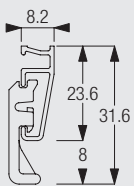

3176 Top fix bracket

3271 Adjustable bracket base

3272 Adjustable bracket arm (69mm)

3273 Adjustable bracket arm (92mm)

3274 Adjustable bracket arm (122mm)

3275	Adjustable extension bracket set (69mm)		3276	Adjustable extension bracket set (92mm)	
3277	Adjustable extension bracket set (122mm)		3942	Endstop	
3945	Magnetic glider (part of set 3947)		3946	Magnetic glider (part of set 3947)	
6748	Cheese head machine screw (M4)		10430	Draw rod with hook, 50cm	
10431	Draw rod with hook, 75cm		10432	Draw rod with hook, 100cm	
10433	Draw rod with hook, 125cm		10434	Draw rod with hook, 150cm	
3133L	Extended bracket cover for 3138/9				

Useful Information and Sewing Accessories

Diagram uses standard 3933 glider and is measured to the inside of the glider eye. For optional gliders substitute dimensions below:
3945/3946 = 8mm

1200

3562	Standard tape		3582	Hook	
3599	Hook				