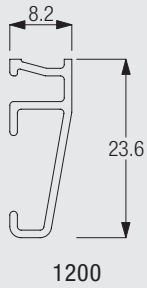

Hand Operated Curtain Track Systems

Hand Operated Curtain Track System

Silent Gliss® 1200

Product Information

- Robust and versatile wall and ceiling fix hand operated curtain track
- For light to medium weight curtains
- Patented glider which glides on the profile edge, minimizing friction
- The quick-clip gliders 3933 can be easily added or removed without taking track down or apart
- Easy ceiling or wall fix to all surfaces
- Standard colour: white powder coated
- Metallic line colours available are silver anodised, black, anthracite, gunmetal, brushed aluminium and chrome effect
- Standard length of the profiles is 6m, with the exception of chrome, anthracite and brushed aluminium which are available in 4m lengths
- Can be bent

1200

Profile, Bending and Specification Information

The standard radius is recommended for optimal operation.

Specification Guide - download from www.silentgliss.co.uk (password required).

Silent Gliss 1200 hand drawn curtain track in white powder-coated aluminium. Fix to wall with brackets 3175/ceiling with brackets 3176 every 60cm. Special gliders should be fitted at 14/m to run on back rims of channel so as to keep curtain heading upright. Fit with end covers 3986 at either end.

Fitting Information

Bracket positioning and fixing with 3175 and 3176

The fixing distances are meant as guide only: they may vary in practice depending on surface or curtain weight.

Installation: push track on bracket in direction indicated
Removal: place screwdriver where indicated (A) and twist. Pull track away from bracket

Useful Information and Sewing Accessories

Diagram uses standard 3933 glider and is measured to the inside of the glider eye. For optional gliders substitute dimensions below:
3945/3946 = 8mm

1200

3562	Standard tape		3582	Hook	
3599	Hook				