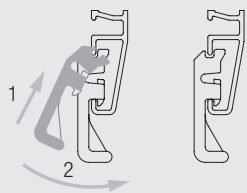

1200

Profile, Bending and Specification Information

The standard radius is recommended for optimal operation.

Specification Guide - download from www.silentgliss.co.uk (password required).

Silent Gliss 1200 hand drawn curtain track in white powder-coated aluminium. Fix to wall with brackets 3175/ceiling with brackets 3176 every 60cm. Special gliders should be fitted at 14/m to run on back rims of channel so as to keep curtain heading upright. Fit with end covers 3986 at either end.

Fitting Information

Bracket positioning and fixing with 3175 and 3176

The fixing distances are meant as guide only: they may vary in practice depending on surface or curtain weight.

Installation: push track on bracket in direction indicated
Removal: place screwdriver where indicated (A) and twist. Pull track away from bracket

1200

Quick-clip glider 3933

Easily clipped in and out of profile.

Fitting Options

Ceiling fix with bracket 3176

Wall fix with bracket 3175

Standard Accessories

18R Screw 25mm. No. 8 roundhead