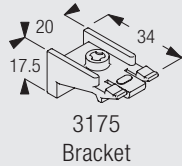

Fitting Information

Bracket positioning and fixing with 3175 and 3176

The fixing distances are meant as guide only: they may vary in practice depending on surface or curtain weight.

Installation: push track on bracket in direction indicated
Removal: place screwdriver where indicated (A) and twist. Pull track away from bracket

1200

Quick-clip glider 3933

Easily clipped in and out of profile.

Fitting Options

Ceiling fix with bracket 3176

Wall fix with bracket 3175

Standard Accessories

18R Screw 25mm. No. 8 roundhead