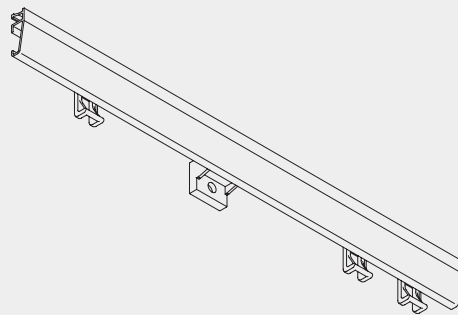

Hand Operated Curtain Track Systems

Hand Operated Curtain Track System

Silent Gliss® 1200

Product Information

- Robust and versatile wall and ceiling fix hand operated curtain track
- For light to medium weight curtains
- Patented glider which glides on the profile edge, minimizing friction
- The quick-clip gliders 3933 can be easily added or removed without taking track down or apart
- Easy ceiling or wall fix to all surfaces
- Standard colour: white powder coated
- Metallic line colours available are silver anodised, black, anthracite, gunmetal, brushed aluminium and chrome effect
- Standard length of the profiles is 6m, with the exception of chrome, anthracite and brushed aluminium which are available in 4m lengths
- Can be bent

1200

Profile, Bending and Specification Information

The standard radius is recommended for optimal operation.

Specification Guide - download from www.silentgliss.co.uk (password required).

Silent Gliss 1200 hand drawn curtain track in white powder-coated aluminium. Fix to wall with brackets 3175/ceiling with brackets 3176 every 60cm. Special gliders should be fitted at 14/m to run on back rims of channel so as to keep curtain heading upright. Fit with end covers 3986 at either end.

Fitting Information

Bracket positioning and fixing with 3175 and 3176

The fixing distances are meant as guide only: they may vary in practice depending on surface or curtain weight.

Installation: push track on bracket in direction indicated
Removal: place screwdriver where indicated (A) and twist. Pull track away from bracket