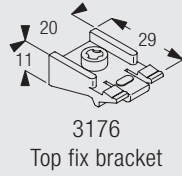

Fitting Information

Bracket positioning and fixing with 3175 and 3176

The fixing distances are meant as guide only: they may vary in practice depending on surface or curtain weight.

Installation: push track on bracket in direction indicated
Removal: place screwdriver where indicated (A) and twist. Pull track away from bracket

1200

Quick-clip glider 3933

Easily clipped in and out of profile.

Fitting Options

Ceiling fix with bracket 3176

Wall fix with bracket 3175

Standard Accessories

18R Screw 25mm. No. 8 roundhead

1200 Profile

3175 Bracket

3933 Glider 3933 in strip form

3986 Endcover (white, black, grey and dark grey)

1200

Optional Accessories

3113 5cm spacer for double fixing

3115 7cm spacer for double fixing