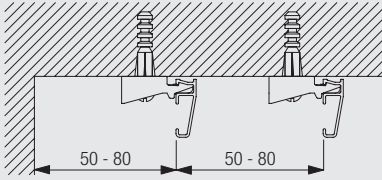

1200

Profile, Bending and Specification Information

The standard radius is recommended for optimal operation.

Specification Guide - download from www.silentgliss.co.uk (password required).

Silent Gliss 1200 hand drawn curtain track in white powder-coated aluminium. Fix to wall with brackets 3175/ceiling with brackets 3176 every 60cm. Special gliders should be fitted at 14/m to run on back rims of channel so as to keep curtain heading upright. Fit with end covers 3986 at either end.

Fitting Information

Bracket positioning and fixing with 3175 and 3176

The fixing distances are meant as guide only: they may vary in practice depending on surface or curtain weight.

Installation: push track on bracket in direction indicated
Removal: place screwdriver where indicated (A) and twist. Pull track away from bracket

1200

Quick-clip glider 3933

Easily clipped in and out of profile.

Fitting Options

Ceiling fix with bracket 3176

Wall fix with bracket 3175

Standard Accessories

18R Screw 25mm. No. 8 roundhead