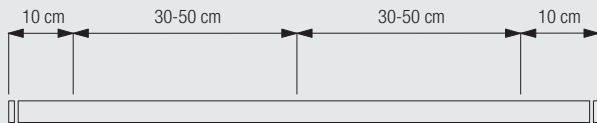

1200

Profile, Bending and Specification Information

The standard radius is recommended for optimal operation.

Specification Guide - download from www.silentgliss.co.uk (password required).

Silent Gliss 1200 hand drawn curtain track in white powder-coated aluminium. Fix to wall with brackets 3175/ceiling with brackets 3176 every 60cm. Special gliders should be fitted at 14/m to run on back rims of channel so as to keep curtain heading upright. Fit with end covers 3986 at either end.

Fitting Information

Bracket positioning and fixing with 3175 and 3176

The fixing distances are meant as guide only: they may vary in practice depending on surface or curtain weight.

Installation: push track on bracket in direction indicated
Removal: place screwdriver where indicated (A) and twist. Pull track away from bracket