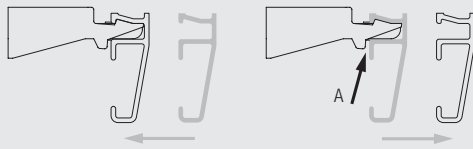

Hand Operated Curtain Track Systems

Hand Operated Curtain Track System

Silent Gliss® 1200

Product Information

- Robust and versatile wall and ceiling fix hand operated curtain track
- For light to medium weight curtains
- Patented glider which glides on the profile edge, minimizing friction
- The quick-clip gliders 3933 can be easily added or removed without taking track down or apart
- Easy ceiling or wall fix to all surfaces
- Standard colour: white powder coated
- Metallic line colours available are silver anodised, black, anthracite, gunmetal, brushed aluminium and chrome effect
- Standard length of the profiles is 6m, with the exception of chrome, anthracite and brushed aluminium which are available in 4m lengths
- Can be bent

1200

Profile, Bending and Specification Information

The standard radius is recommended for optimal operation.

Specification Guide - download from www.silentgliss.co.uk (password required).

Silent Gliss 1200 hand drawn curtain track in white powder-coated aluminium. Fix to wall with brackets 3175/ceiling with brackets 3176 every 60cm. Special gliders should be fitted at 14/m to run on back rims of channel so as to keep curtain heading upright. Fit with end covers 3986 at either end.

Fitting Information

Bracket positioning and fixing with 3175 and 3176

The fixing distances are meant as guide only: they may vary in practice depending on surface or curtain weight.

Installation: push track on bracket in direction indicated
Removal: place screwdriver where indicated (A) and twist. Pull track away from bracket