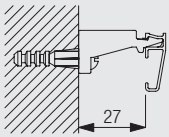

Fitting Information

Bracket positioning and fixing with 3175 and 3176

The fixing distances are meant as guide only: they may vary in practice depending on surface or curtain weight.

Installation: push track on bracket in direction indicated
Removal: place screwdriver where indicated (A) and twist. Pull track away from bracket

1200

Quick-clip glider 3933

Easily clipped in and out of profile.

Fitting Options

Ceiling fix with bracket 3176

Wall fix with bracket 3175

Standard Accessories

18R Screw 25mm. No. 8 roundhead