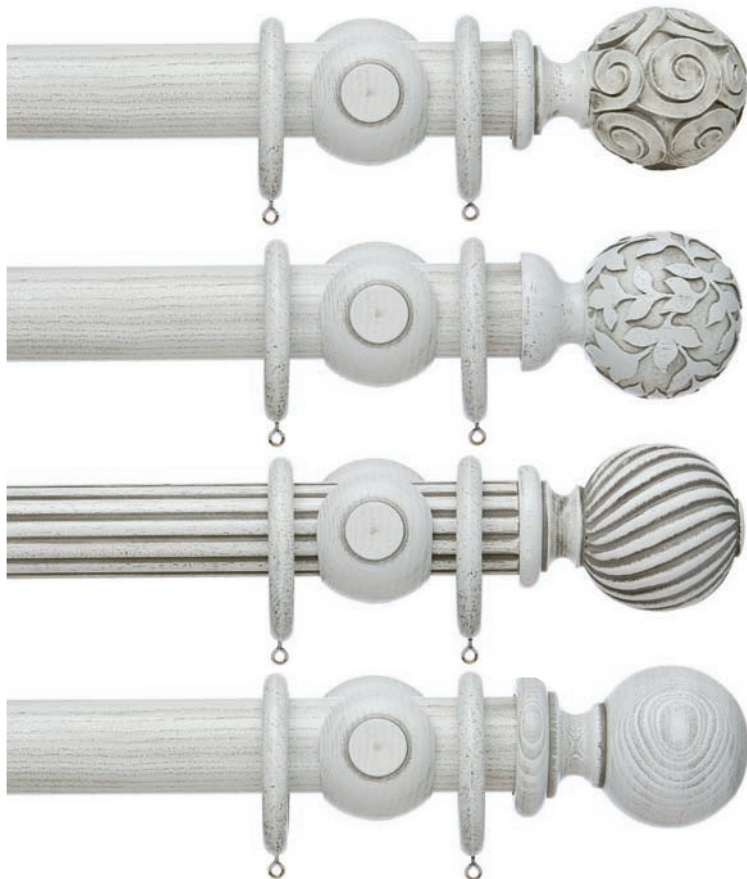

## Antique Gold

Scroll  
Finial

Leaf  
Finial

Spiral  
Ball

Ball  
Finial

## Accessories

RLHB\*

AEC\*

ARB\*

## Antique Ivory

Scroll  
Finial

Leaf  
Finial

Spiral  
Ball

Ball  
Finial

RLHB\*

AEC\*

ARB\*

### Regency Portfolio 35mm - Curtain Pole Supplied Complete with Rings and Brackets. Choose Finish and Finial Design

Finishes - Modern Gold \*(30) Antique Gold \*(31) Antique Cream \*(83) Antique Ivory \*(84)  
N.B. All poles in 35mm, over 2.4m in length are supplied in two equal pieces with a joining screw.