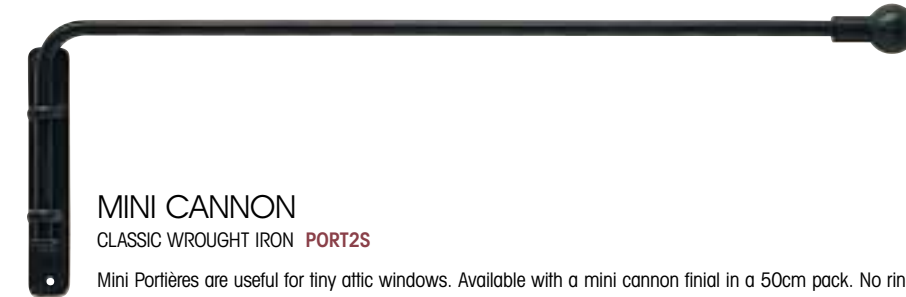

12mm STOPPER Finial length: 150mm
CLASSIC WROUGHT IRON **SL129/Size**

12mm CURL Finial length: 150mm
CLASSIC WROUGHT IRON **SL121/Size**

Note: Co-ordinating holbacks on page 361.

portières

Portières help to keep out the cold when used for door curtains. Available in a choice of three finials complete with 10 rings. Overall length: 1m. Pole can be cut down.

CURL
CLASSIC WROUGHT IRON **SLPOR1**

SPEAR
CLASSIC WROUGHT IRON **SLPOR3**

CANNON
CLASSIC WROUGHT IRON **SLPOR2**

MINI CANNON
CLASSIC WROUGHT IRON **PORT2S**

Mini Portières are useful for tiny attic windows. Available with a mini cannon finial in a 50cm pack. No rings included.