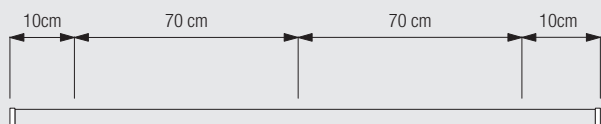

Wave XL curtain heading system

Wave XL is especially designed for high and large application areas through generously designed waves with large cross section dimensions.

The Wave XL components are:

- 2216 Cord 0.85 mm
- 2255 Adjustable brake
- 6007 End stop
- 6349 Curtain tape
- 6363 Iron tape
- 6391 Hanger
- 6392 Heading film
- 6393 Glider
- 6395 Extension
- 6398 Clip
- 6399 Carrier for draw rod

Fitting Information

Bracket positioning when using brackets 3134/2-3136/2 or Ultra brackets 6133/6134

6100M

Fitting of track to brackets

- A: Using brackets 3134/2 - 3136/2
- B: Using ultra brackets 6133 and 6134