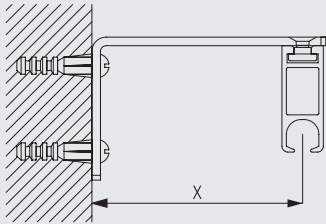

Fitting Information

Bracket positioning when using brackets 3134/2-3136/2 or Ultra brackets 6133/6134

6100M

Fitting of track to brackets

- A: Using brackets 3134/2 - 3136/2
- B: Using ultra brackets 6133 and 6134

Fitting Options

Wall fix with brackets 3134/2-3136/2

	X (mm)
3134/2	52
3135/2	72
3136/2	92

3134/2-3136/2
Extension brackets

6141
Track insert

Wall fix with ultra brackets 6133 and 6134

	X (mm)
6133	65
6134	105