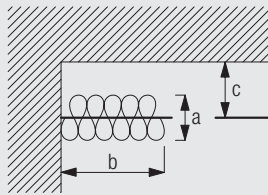

6100M

Profile, Bending and Specification Information

6101

Std. radius 200mm
Min. radius Wave XL: 500mm

Standard radius is recommended for optimal operation. The minimum possible radius is 150mm.

Note: It is important to observe the above minimum bending radius for Wave XL. The system will not function with a smaller radius.

Specification Information - download from the Silent Gliss Extranet

Silent Gliss 6100M curtain track, hand drawn, aluminium, assembled complete with gliders 6143 at 10/m and 2 endcovers 0710. Ceiling fix with bracket 6138P each screwed to timber/plugged and screwed to block-work/concrete at 600mm centres. Finished in black, silver, gunmetal or chrome effect.

How To Measure

Stack size calculation Wave XL

a = Stack depth 35cm
b = Stack size
c = Min. distance 22cm

System width		77-107	108-143	144-179	180-215	216-251	252-287	288-323	324-359	360-395
	b	21	26	31	36	41	46	51	56	61
System width		396-431	432-468	469-503	504-539	540-575	576-600			
	b	66	71	76	81	86	91			
System width		154-217	218-289	290-361	362-433	434-505	506-577	578-600		
	b	21	26	31	36	41	46	51		