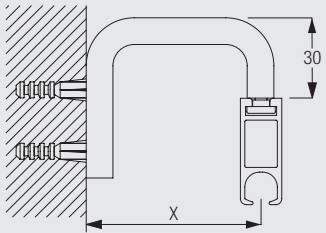

Fitting Options

Wall fix with brackets 3134/2-3136/2

	X (mm)
3134/2	52
3135/2	72
3136/2	92

3134/2-3136/2
Extension brackets

6141
Track insert

Wall fix with ultra brackets 6133 and 6134

	X (mm)
6133	65
6134	105