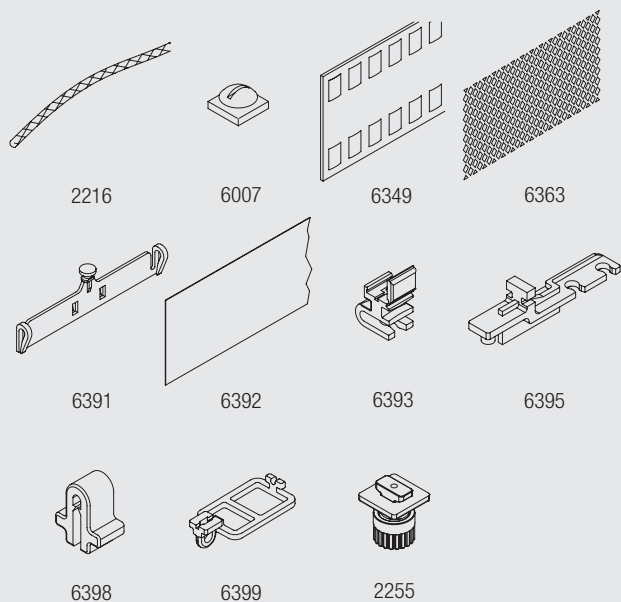

(dimensions in cm)

6100M

System Options

Wave Standard curtain heading system

The Wave curtain heading system is an exciting new contemporary curtain heading system which allows curtains to hang in a continuous wave which is smooth, simple and elegant.

The Wave components are:

6345 Glider cord 60mm
6346 Glider cord 80mm
3582 Hook
6349 Curtain tape
6363 Iron on top hemming tape

Wave XL curtain heading system

Wave XL is especially designed for high and large application areas through generously designed waves with large cross section dimensions.