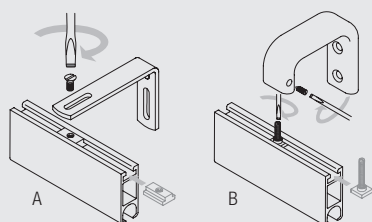

Fitting of track to brackets

- A: Using brackets 3134/2 - 3136/2
- B: Using ultra brackets 6133 and 6134