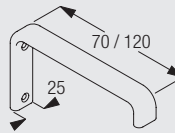

Fitting Options

Wall fix with brackets 3134/2-3136/2

	X (mm)
3134/2	52
3135/2	72
3136/2	92

3134/2-3136/2
Extension brackets

6141
Track insert

Wall fix with ultra brackets 6133 and 6134

	X (mm)
6133	65
6134	105