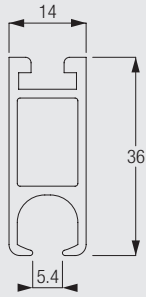

Decorative Curtain Poles

Hand Operated Curtain Pole System

Silent Gliss® 6100M Metroflat 36mm

Product Information

- Hand operated system for domestic and contract applications.
- Attractive contemporary appearance for modern interiors.
- Can be bent to a small radius for bay windows.
- Available in 4 finishes - chrome effect, silver, black and gunmetal.
- Accessorised with matching endcaps and brackets / bracket covers.
- Easy fitting to wall or ceiling with choice of standard or ultra brackets.
- For light to medium curtains.
- Profile length 6m (chrome effect 4m).
- Suitable for Wave Standard and Wave XL curtain heading systems.

6100M

Profile, Bending and Specification Information

6101

Std. radius 200mm
Min. radius Wave XL: 500mm

Standard radius is recommended for optimal operation. The minimum possible radius is 150mm.

Note: It is important to observe the above minimum bending radius for Wave XL. The system will not function with a smaller radius.

How To Measure

Stack size calculation Wave XL

a = Stack depth 35cm
b = Stack size
c = Min. distance 22cm

System width		77-107	108-143	144-179	180-215	216-251	252-287	288-323	324-359	360-395
	b	21	26	31	36	41	46	51	56	61
System width		396-431	432-468	469-503	504-539	540-575	576-600			
	b	66	71	76	81	86	91			
System width		154-217	218-289	290-361	362-433	434-505	506-577	578-600		
	b	21	26	31	36	41	46	51		