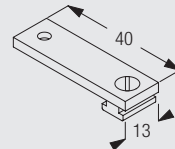

Fitting Options

Wall fix with brackets 3134/2-3136/2

	X (mm)
3134/2	52
3135/2	72
3136/2	92

3134/2-3136/2
Extension brackets

6141
Track insert

Wall fix with ultra brackets 6133 and 6134

	X (mm)
6133	65
6134	105

6133-34
Ultra brackets

6117
Track insert

Ceiling fix with support 6138P

	X (mm)
	80-100

6138P
Ceiling support

6100M

The final distances may be outside of the recommendations above depending on curtain heading, make-up and any obstructions.

Min. distance from wall when using Wave XL: 220mm.

Wall fix with adjustable bracket 0537

	X (mm)
0537	80-100

0537
Adjustable bracket

6141
Track insert

Standard Accessories

0710 Endcap

3133 Bracket cover (60mm)