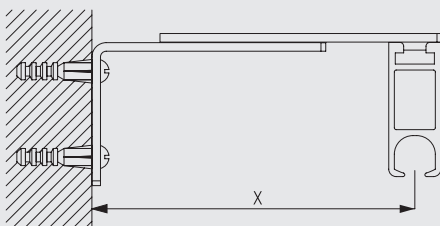

6133-34
Ultra brackets

6117
Track insert

Ceiling fix with support 6138P

	X (mm)
	80-100

6138P
Ceiling support

6100M

The final distances may be outside of the recommendations above depending on curtain heading, make-up and any obstructions.

Min. distance from wall when using Wave XL: 220mm.

Wall fix with adjustable bracket 0537

	X (mm)
0537	80-100

0537
Adjustable bracket

6141
Track insert

Standard Accessories

0710 Endcap

3133 Bracket cover (60mm)