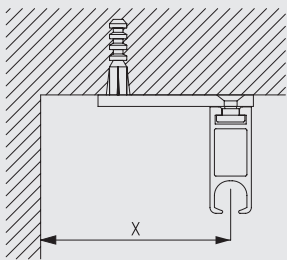

Ceiling fix with support 6138P

	X (mm)
	80-100

6100M

The final distances may be outside of the recommendations above depending on curtain heading, make-up and any obstructions.

Min. distance from wall when using Wave XL: 220mm.