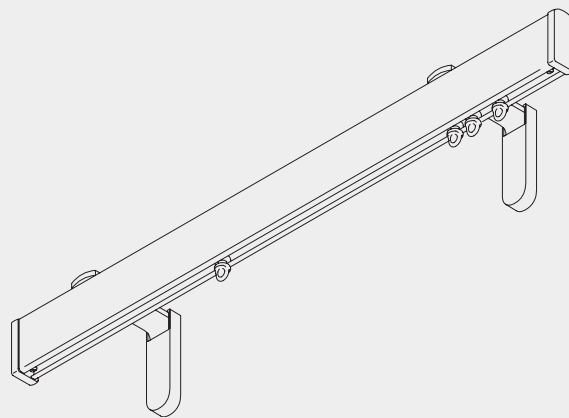

Decorative Curtain Poles

Hand Operated Curtain Pole System

Silent Gliss® 6100M Metroflat 36mm

Product Information

- Hand operated system for domestic and contract applications.
- Attractive contemporary appearance for modern interiors.
- Can be bent to a small radius for bay windows.
- Available in 4 finishes - chrome effect, silver, black and gunmetal.
- Accessorised with matching endcaps and brackets / bracket covers.
- Easy fitting to wall or ceiling with choice of standard or ultra brackets.
- For light to medium curtains.
- Profile length 6m (chrome effect 4m).
- Suitable for Wave Standard and Wave XL curtain heading systems.

6100M

Profile, Bending and Specification Information

6101

Std. radius 200mm
Min. radius Wave XL: 500mm

Standard radius is recommended for optimal operation. The minimum possible radius is 150mm.

Note: It is important to observe the above minimum bending radius for Wave XL. The system will not function with a smaller radius.

Specification Information - download from the Silent Gliss Extranet

Silent Gliss 6100M curtain track, hand drawn, aluminium, assembled complete with gliders 6143 at 10/m and 2 endcovers 0710. Ceiling fix with bracket 6138P each screwed to timber/plugged and screwed to block-work/concrete at 600mm centres. Finished in black, silver, gunmetal or chrome effect.

(dimensions in cm)

6100M

System Options

Wave Standard curtain heading system

The Wave curtain heading system is an exciting new contemporary curtain heading system which allows curtains to hang in a continuous wave which is smooth, simple and elegant.