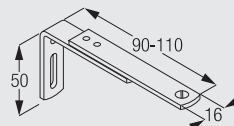

6133-34
Ultra brackets

6117
Track insert

Ceiling fix with support 6138P

	X (mm)
	80-100

6138P
Ceiling support

6100M

The final distances may be outside of the recommendations above depending on curtain heading, make-up and any obstructions.

Min. distance from wall when using Wave XL: 220mm.

Wall fix with adjustable bracket 0537

	X (mm)
0537	80-100

0537
Adjustable bracket

6141
Track insert

Standard Accessories

0710 Endcap

3133 Bracket cover (60mm)