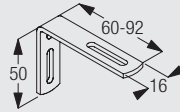

Fitting Information

Bracket positioning when using brackets 3134/2-3136/2 or Ultra brackets 6133/6134

6100M

Fitting of track to brackets

- A: Using brackets 3134/2 - 3136/2
- B: Using ultra brackets 6133 and 6134

Fitting Options

Wall fix with brackets 3134/2-3136/2

	X (mm)
3134/2	52
3135/2	72
3136/2	92

3134/2-3136/2
Extension brackets

6141
Track insert

Wall fix with ultra brackets 6133 and 6134

	X (mm)
6133	65
6134	105