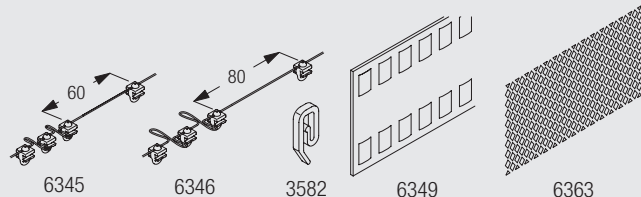

Decorative Curtain Poles

Hand Operated Curtain Pole System

Silent Gliss® 6100M Metroflat 36mm

Product Information

- Hand operated system for domestic and contract applications.
- Attractive contemporary appearance for modern interiors.
- Can be bent to a small radius for bay windows.
- Available in 4 finishes - chrome effect, silver, black and gunmetal.
- Accessorised with matching endcaps and brackets / bracket covers.
- Easy fitting to wall or ceiling with choice of standard or ultra brackets.
- For light to medium curtains.
- Profile length 6m (chrome effect 4m).
- Suitable for Wave Standard and Wave XL curtain heading systems.

How To Measure

Stack size calculation Wave XL

a = Stack depth 35cm
b = Stack size
c = Min. distance 22cm

System width		77-107	108-143	144-179	180-215	216-251	252-287	288-323	324-359	360-395
	b	21	26	31	36	41	46	51	56	61
System width		396-431	432-468	469-503	504-539	540-575	576-600			
	b	66	71	76	81	86	91			
System width		154-217	218-289	290-361	362-433	434-505	506-577	578-600		
	b	21	26	31	36	41	46	51		

(dimensions in cm)

6100M

System Options

Wave Standard curtain heading system

The Wave curtain heading system is an exciting new contemporary curtain heading system which allows curtains to hang in a continuous wave which is smooth, simple and elegant.

The Wave components are:

6345 Glider cord 60mm
6346 Glider cord 80mm
3582 Hook
6349 Curtain tape
6363 Iron on top hemming tape

Wave XL curtain heading system

Wave XL is especially designed for high and large application areas through generously designed waves with large cross section dimensions.