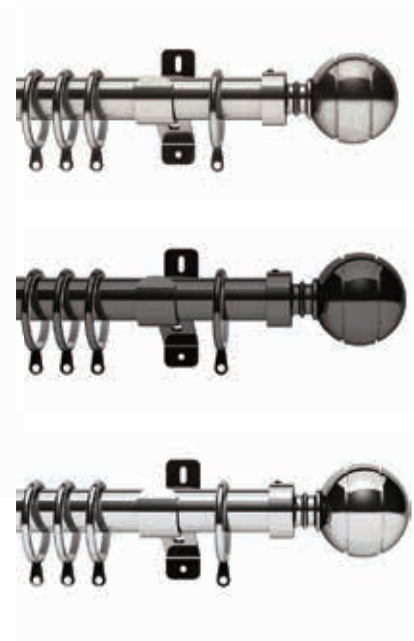

Swish®

Elements

Introducing Elements a comprehensive collection of metal curtain poles to complement any window display.

Elements features 19mm, extendable 25-28mm, 28mm and 35mm poles sets complete with our best-selling finial designs. The finials available in each diameter have been specially selected to complement the size of curtain pole and all poles are available in a choice of 4 finishes - Graphite, Satin Steel, Antique Brass and Chrome.

Finishes - Satin Steel (SS), Antique Brass (AQ), Chrome (CH) & Graphite (GR)*

*Please add colour abbreviation to product code when ordering

Zorb

Available in the following diameters

Diameter	120cm	150cm	180cm	240cm	300cm	360cm	120-210cm	180-300cm
19mm	SEL19/120ZORB.	SEL19/150ZORB.	SEL19/180ZORB.	SEL19/240ZORB.	SEL19/300ZORB.			
28mm	SEL28/120ZORB.	SEL28/150ZORB.	SEL28/180ZORB.	SEL28/240ZORB.	SEL28/300ZORB.	SEL28/360ZORB.		

Finishes - Satin Steel (SS), Antique Brass (AQ), Chrome (CH) & Graphite (GR)*

*Please add colour abbreviation to product code when ordering

Lexington

Available in the following diameters

Diameter	120cm	150cm	180cm	240cm	300cm	360cm	120-210cm	180-300cm
28mm	SEL28/120LEX.	SEL28/150LEX.	SEL28/180LEX.	SEL28/240LEX.	SEL28/300LEX.	SEL28/360LEX.		

Finishes - Satin Steel (SS), Antique Brass (AQ), Chrome (CH) & Graphite (GR)* *Please add colour abbreviation to product code when ordering

Belgravia Bay Pole

Introducing the new improved Belgravia bay pole from Swish. This 400cm bay pole is a perfect solution for 2 corner bay windows. The pole is supplied with elbow joints, passing brackets and rings. Additional brackets, top fix brackets and passing rings are available.