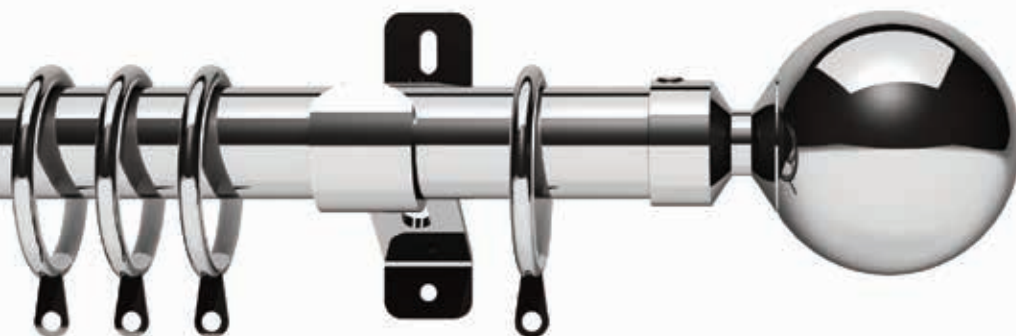

Swish®

Elements

Introducing Elements a comprehensive collection of metal curtain poles to complement any window display.

Elements features 19mm, extendable 25-28mm, 28mm and 35mm poles sets complete with our best-selling finial designs. The finials available in each diameter have been specially selected to complement the size of curtain pole and all poles are available in a choice of 4 finishes - Graphite, Satin Steel, Antique Brass and Chrome.

Finishes - Satin Steel (SS), Antique Brass (AQ), Chrome (CH) & Graphite (GR)*

*Please add colour abbreviation to product code when ordering

Minister

Available in the following diameters

Diameter	120cm	150cm	180cm	240cm	300cm	360cm	120-210cm	180-300cm
28mm	SEL19/120MINS.	SEL28/150MINS.	SEL28/180MINS.	SEL28/240MINS.	SEL28/300MINS.	SEL28/360MINS.		
25/28mm							SELEX25120/MN.	SELEX25180/MN.
35mm		SEL35/150MINS.	SEL35/180MINS.	SEL35/240MINS.	SEL35/300MINS.	SEL35/360MINS.		

Finishes - Satin Steel (SS), Antique Brass (AQ), Chrome (CH) & Graphite (GR)*

*Please add colour abbreviation to product code when ordering

Titan

Available in the following diameters

Diameter	120cm	150cm	180cm	240cm	300cm	360cm	120-210cm	180-300cm
19mm	SEL19/120TITN.	SEL19/150TITN.	SEL19/180TITN.	SEL19/240TITN.	SEL19/300TITN.			
28mm	SEL28/120TITN.	SEL28/150TITN.	SEL28/180TITN.	SEL28/240TITN.	SEL28/300TITN.	SEL28/360TITN.		
25/28mm							SELEX25120/TN.	SELEX25180/TN.

Finishes - Satin Steel (SS), Antique Brass (AQ), Chrome (CH) & Graphite (GR)*

*Please add colour abbreviation to product code when ordering

Zorb

Available in the following diameters

Diameter	120cm	150cm	180cm	240cm	300cm	360cm	120-210cm	180-300cm
19mm	SEL19/120ZORB.	SEL19/150ZORB.	SEL19/180ZORB.	SEL19/240ZORB.	SEL19/300ZORB.			
28mm	SEL28/120ZORB.	SEL28/150ZORB.	SEL28/180ZORB.	SEL28/240ZORB.	SEL28/300ZORB.	SEL28/360ZORB.		