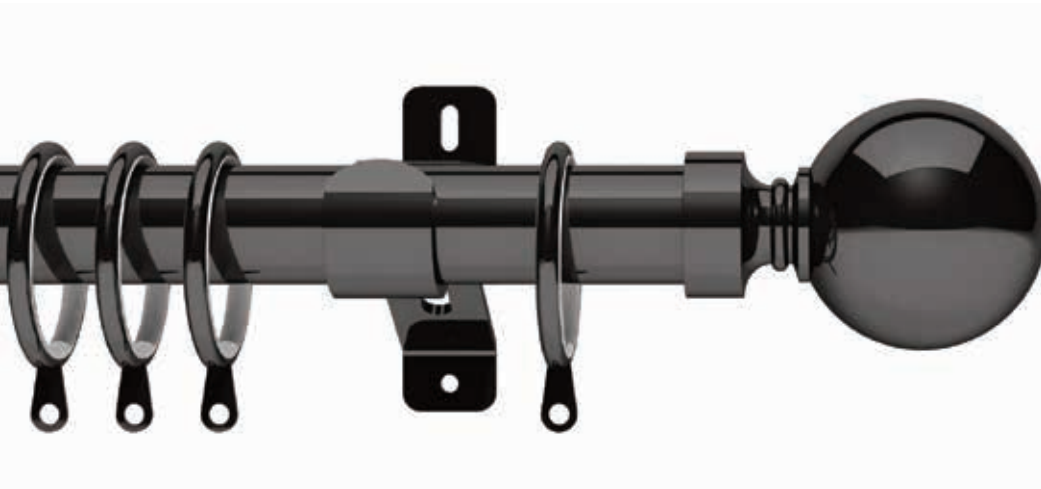

Swish®

Elements

Introducing Elements a comprehensive collection of metal curtain poles to complement any window display.

Elements features 19mm, extendable 25-28mm, 28mm and 35mm poles sets complete with our best-selling finial designs. The finials available in each diameter have been specially selected to complement the size of curtain pole and all poles are available in a choice of 4 finishes - Graphite, Satin Steel, Antique Brass and Chrome.

All of the Elements pole kits come complete with fixed eyelet lined rings and a new stronger extendable bracket design. The 28mm and 35mm brackets are compatible with the Swish Design Studio range.

A 28mm bay pole kit is also available in our Belgravia design along with rings, joiners and holdback accessory packs. In addition we will also offer end, top fix, recess and passing brackets.

Belgravia

Available in the following diameters

Diameter	120cm	150cm	180cm	240cm	300cm	360cm	120-210cm	180-300cm
19mm	SEL19/120BG.	SEL19/150BG.	SEL19/180BG.	SEL19/240BG.	SEL19/300BG.			
28mm	SEL28/120BG.	SEL28/150BG.	SEL28/180BG.	SEL28/240BG.	SEL28/300BG.	SEL28/360BG.		
25/28mm							SELEX25120/BG.	SELEX25180/BG.
35mm		SEL35/150BG.	SEL35/180BG.	SEL35/240BG.	SEL35/240BG.	SEL35/360BG.		

Finishes - Satin Steel (SS), Antique Brass (AQ), Chrome (CH) & Graphite (GR)*

*Please add colour abbreviation to product code when ordering

Capella

Available in the following diameters

Diameter	120cm	150cm	180cm	240cm	300cm	360cm	120-210cm	180-300cm
19mm	SEL19/120CAP.	SEL19/150CAP.	SEL19/180CAP.	SEL19/240CAP.	SEL19/300CAP.			
28mm	SEL28/120CAP.	SEL28/150CAP.	SEL28/180CAP.	SEL28/240CAP.	SEL28/300CAP.	SEL28/360CAP.		
25/28mm							SELEX25120/CAP	SELEX25180/CAP.
35mm		SEL35/150CAP.	SEL35/180CAP.	SEL35/240CAP.	SEL35/300CAP.	SEL35/360CAP.		