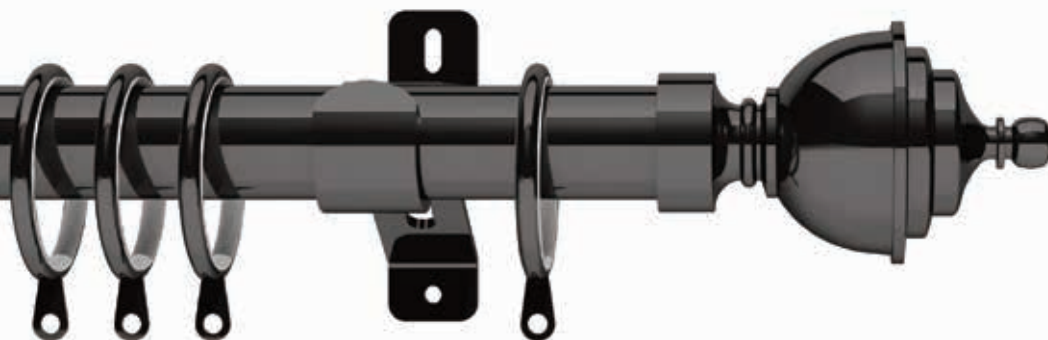

Swish®

Elements

Introducing Elements a comprehensive collection of metal curtain poles to complement any window display.

Elements features 19mm, extendable 25-28mm, 28mm and 35mm poles sets complete with our best-selling finial designs. The finials available in each diameter have been specially selected to complement the size of curtain pole and all poles are available in a choice of 4 finishes - Graphite, Satin Steel, Antique Brass and Chrome.

Finishes - Satin Steel (SS), Antique Brass (AQ), Chrome (CH) & Graphite (GR)* *Please add colour abbreviation to product code when ordering

Brooklyn

Available in the following diameters

Diameter	120cm	150cm	180cm	240cm	300cm	360cm	120-210cm	180-300cm
19mm	SEL19/120BROK.	SEL19/150BROK.	SEL19/180BROK.	SEL19/240BROK.	SEL19/300BROK.			
28mm	SEL28/120BROK.	SEL28/150BROK.	SEL28/180BROK.	SEL28/240BROK.	SEL28/300BROK.	SEL28/360BROK.		

Finishes - Satin Steel (SS), Antique Brass (AQ), Chrome (CH) & Graphite (GR)* *Please add colour abbreviation to product code when ordering

Curzon

Available in the following diameters

Diameter	120cm	150cm	180cm	240cm	300cm	360cm	120-210cm	180-300cm
28mm	SEL28/120CURZ.	SEL28/150CURZ.	SEL28/180CURZ.	SEL28/240CURZ.	SEL28/300CURZ.	SEL28/360CURZ.		
35mm			SEL35/180CURZ.	SEL35/240CURZ.	SEL35/300CURZ.	SEL35/360CURZ.		

Finishes - Satin Steel (SS), Antique Brass (AQ), Chrome (CH) & Graphite (GR)*

*Please add colour abbreviation to product code when ordering

Minister

Available in the following diameters

Diameter	120cm	150cm	180cm	240cm	300cm	360cm	120-210cm	180-300cm
28mm	SEL19/120MINS.	SEL28/150MINS.	SEL28/180MINS.	SEL28/240MINS.	SEL28/300MINS.	SEL28/360MINS.		
25/28mm							SELEX25120/MN.	SELEX25180/MN.
35mm		SEL35/150MINS.	SEL35/180MINS.	SEL35/240MINS.	SEL35/300MINS.	SEL35/360MINS.		