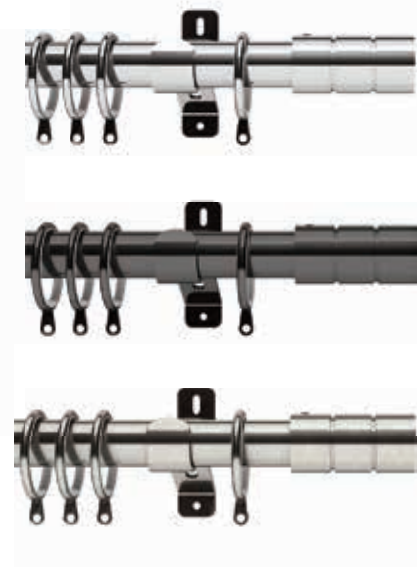

Finishes - Satin Steel (SS), Antique Brass (AQ), Chrome (CH) & Graphite (GR)*

*Please add colour abbreviation to product code when ordering

Capella

Available in the following diameters

Diameter	120cm	150cm	180cm	240cm	300cm	360cm	120-210cm	180-300cm
19mm	SEL19/120CAP.	SEL19/150CAP.	SEL19/180CAP.	SEL19/240CAP.	SEL19/300CAP.			
28mm	SEL28/120CAP.	SEL28/150CAP.	SEL28/180CAP.	SEL28/240CAP.	SEL28/300CAP.	SEL28/360CAP.		
25/28mm							SELEX25120/CAP	SELEX25180/CAP.
35mm		SEL35/150CAP.	SEL35/180CAP.	SEL35/240CAP.	SEL35/300CAP.	SEL35/360CAP.		

Finishes - Satin Steel (SS), Antique Brass (AQ), Chrome (CH) & Graphite (GR)*

*Please add colour abbreviation to product code when ordering

Stud

Available in the following diameters

Diameter	120cm	150cm	180cm	240cm	300cm	360cm	120-210cm	180-300cm
19mm	SEL19/120STUD.	SEL19/150STUD.	SEL19/180STUD.	SEL19/240STUD.	SEL19/300STUD.			
28mm	SEL28/120STUD.	SEL28/150STUD.	SEL28/180STUD.	SEL28/240STUD.	SEL28/300STUD.	SEL28/360STUD.		
25/28mm							SELEX25120/ST.	SELEX25180/ST.
35mm		SEL35/150STUD.	SEL35/180STUD.	SEL35/240STUD.	SEL35/300STUD.	SEL35/360STUD.		

Finishes - Satin Steel (SS), Antique Brass (AQ), Chrome (CH) & Graphite (GR)* *Please add colour abbreviation to product code when ordering

Brooklyn

Available in the following diameters

Diameter	120cm	150cm	180cm	240cm	300cm	360cm	120-210cm	180-300cm
19mm	SEL19/120BROK.	SEL19/150BROK.	SEL19/180BROK.	SEL19/240BROK.	SEL19/300BROK.			
28mm	SEL28/120BROK.	SEL28/150BROK.	SEL28/180BROK.	SEL28/240BROK.	SEL28/300BROK.	SEL28/360BROK.		