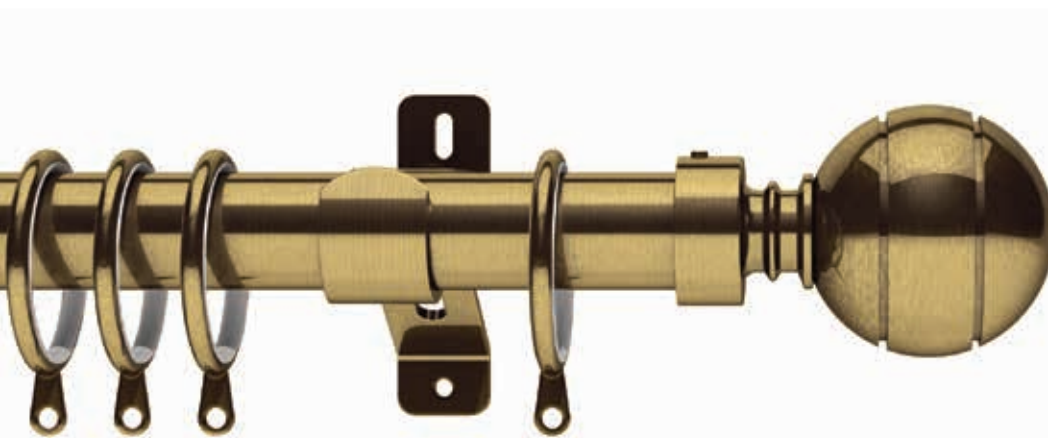

Swish®

Elements

Introducing Elements a comprehensive collection of metal curtain poles to complement any window display.

Elements features 19mm, extendable 25-28mm, 28mm and 35mm poles sets complete with our best-selling finial designs. The finials available in each diameter have been specially selected to complement the size of curtain pole and all poles are available in a choice of 4 finishes - Graphite, Satin Steel, Antique Brass and Chrome.

Finishes - Satin Steel (SS), Antique Brass (AQ), Chrome (CH) & Graphite (GR)*

*Please add colour abbreviation to product code when ordering

Zorb

Available in the following diameters

Diameter	120cm	150cm	180cm	240cm	300cm	360cm	120-210cm	180-300cm
19mm	SEL19/120ZORB.	SEL19/150ZORB.	SEL19/180ZORB.	SEL19/240ZORB.	SEL19/300ZORB.			
28mm	SEL28/120ZORB.	SEL28/150ZORB.	SEL28/180ZORB.	SEL28/240ZORB.	SEL28/300ZORB.	SEL28/360ZORB.		

Finishes - Satin Steel (SS), Antique Brass (AQ), Chrome (CH) & Graphite (GR)*

*Please add colour abbreviation to product code when ordering

Lexington

Available in the following diameters

Diameter	120cm	150cm	180cm	240cm	300cm	360cm	120-210cm	180-300cm
28mm	SEL28/120LEX.	SEL28/150LEX.	SEL28/180LEX.	SEL28/240LEX.	SEL28/300LEX.	SEL28/360LEX.		

Finishes - Satin Steel (SS), Antique Brass (AQ), Chrome (CH) & Graphite (GR)* *Please add colour abbreviation to product code when ordering

Nexus

Available in the following diameters

Diameter	120cm	150cm	180cm	240cm	300cm	360cm	120-210cm	180-300cm
28mm	SEL28/120NEX.	SEL28/150NEX.	SEL28/180NEX.	SEL28/240NEX.	SEL28/300NEX.	SEL28/360NEX.		