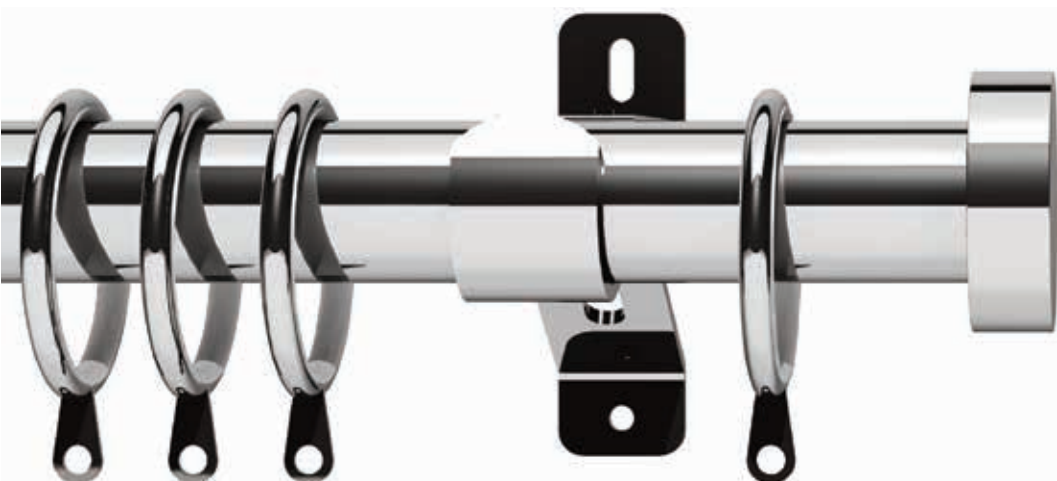

Stud

Available in the following diameters

Diameter	120cm	150cm	180cm	240cm	300cm	360cm	120-210cm	180-300cm
19mm	SEL19/120STUD.	SEL19/150STUD.	SEL19/180STUD.	SEL19/240STUD.	SEL19/300STUD.			
28mm	SEL28/120STUD.	SEL28/150STUD.	SEL28/180STUD.	SEL28/240STUD.	SEL28/300STUD.	SEL28/360STUD.		
25/28mm							SELEX25120/ST.	SELEX25180/ST.
35mm		SEL35/150STUD.	SEL35/180STUD.	SEL35/240STUD.	SEL35/300STUD.	SEL35/360STUD.		

Finishes - Satin Steel (SS), Antique Brass (AQ), Chrome (CH) & Graphite (GR)* *Please add colour abbreviation to product code when ordering

Brooklyn