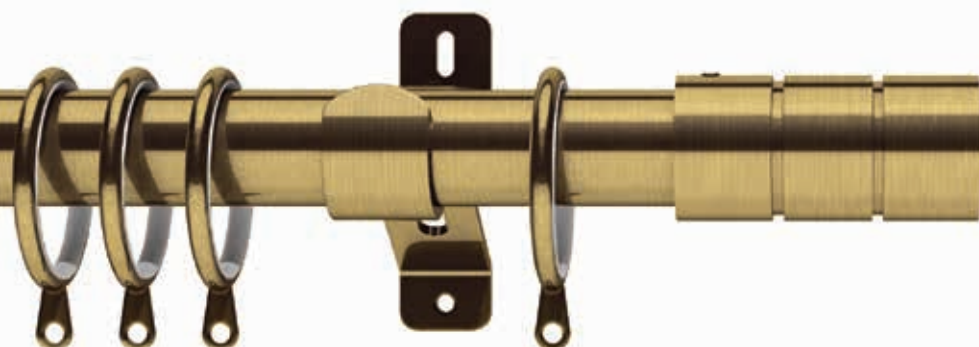

Swish®

Elements

Introducing Elements a comprehensive collection of metal curtain poles to complement any window display.

Elements features 19mm, extendable 25-28mm, 28mm and 35mm poles sets complete with our best-selling finial designs. The finials available in each diameter have been specially selected to complement the size of curtain pole and all poles are available in a choice of 4 finishes - Graphite, Satin Steel, Antique Brass and Chrome.

Finishes - Satin Steel (SS), Antique Brass (AQ), Chrome (CH) & Graphite (GR)*

*Please add colour abbreviation to product code when ordering

Capella

Available in the following diameters

Diameter	120cm	150cm	180cm	240cm	300cm	360cm	120-210cm	180-300cm
19mm	SEL19/120CAP.	SEL19/150CAP.	SEL19/180CAP.	SEL19/240CAP.	SEL19/300CAP.			
28mm	SEL28/120CAP.	SEL28/150CAP.	SEL28/180CAP.	SEL28/240CAP.	SEL28/300CAP.	SEL28/360CAP.		
25/28mm							SELEX25120/CAP	SELEX25180/CAP.
35mm		SEL35/150CAP.	SEL35/180CAP.	SEL35/240CAP.	SEL35/300CAP.	SEL35/360CAP.		

Finishes - Satin Steel (SS), Antique Brass (AQ), Chrome (CH) & Graphite (GR)*

*Please add colour abbreviation to product code when ordering

Stud

Available in the following diameters

Diameter	120cm	150cm	180cm	240cm	300cm	360cm	120-210cm	180-300cm
19mm	SEL19/120STUD.	SEL19/150STUD.	SEL19/180STUD.	SEL19/240STUD.	SEL19/300STUD.			
28mm	SEL28/120STUD.	SEL28/150STUD.	SEL28/180STUD.	SEL28/240STUD.	SEL28/300STUD.	SEL28/360STUD.		
25/28mm							SELEX25120/ST.	SELEX25180/ST.
35mm		SEL35/150STUD.	SEL35/180STUD.	SEL35/240STUD.	SEL35/300STUD.	SEL35/360STUD.		

Finishes - Satin Steel (SS), Antique Brass (AQ), Chrome (CH) & Graphite (GR)* *Please add colour abbreviation to product code when ordering

Brooklyn

Available in the following diameters

Diameter	120cm	150cm	180cm	240cm	300cm	360cm	120-210cm	180-300cm
19mm	SEL19/120BROK.	SEL19/150BROK.	SEL19/180BROK.	SEL19/240BROK.	SEL19/300BROK.			
28mm	SEL28/120BROK.	SEL28/150BROK.	SEL28/180BROK.	SEL28/240BROK.	SEL28/300BROK.	SEL28/360BROK.		