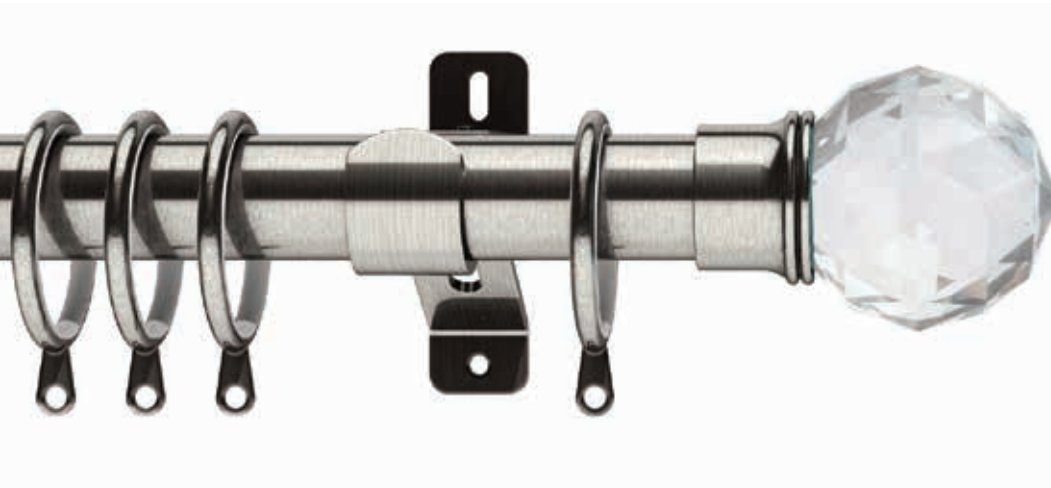

Swish®

Elements

Introducing Elements a comprehensive collection of metal curtain poles to complement any window display.

Elements features 19mm, extendable 25-28mm, 28mm and 35mm poles sets complete with our best-selling finial designs. The finials available in each diameter have been specially selected to complement the size of curtain pole and all poles are available in a choice of 4 finishes - Graphite, Satin Steel, Antique Brass and Chrome.

All of the Elements pole kits come complete with fixed eyelet lined rings and a new stronger extendable bracket design. The 28mm and 35mm brackets are compatible with the Swish Design Studio range.

A 28mm bay pole kit is also available in our Belgravia design along with rings, joiners and holdback accessory packs. In addition we will also offer end, top fix, recess and passing brackets.

Belgravia

Available in the following diameters

Diameter	120cm	150cm	180cm	240cm	300cm	360cm	120-210cm	180-300cm
19mm	SEL19/120BG.	SEL19/150BG.	SEL19/180BG.	SEL19/240BG.	SEL19/300BG.			
28mm	SEL28/120BG.	SEL28/150BG.	SEL28/180BG.	SEL28/240BG.	SEL28/300BG.	SEL28/360BG.		
25/28mm							SELEX25120/BG.	SELEX25180/BG.
35mm		SEL35/150BG.	SEL35/180BG.	SEL35/240BG.	SEL35/240BG.	SEL35/360BG.		

Finishes - Satin Steel (SS), Antique Brass (AQ), Chrome (CH) & Graphite (GR)*

*Please add colour abbreviation to product code when ordering

Capella

Available in the following diameters

Diameter	120cm	150cm	180cm	240cm	300cm	360cm	120-210cm	180-300cm
19mm	SEL19/120CAP.	SEL19/150CAP.	SEL19/180CAP.	SEL19/240CAP.	SEL19/300CAP.			
28mm	SEL28/120CAP.	SEL28/150CAP.	SEL28/180CAP.	SEL28/240CAP.	SEL28/300CAP.	SEL28/360CAP.		
25/28mm							SELEX25120/CAP	SELEX25180/CAP.
35mm		SEL35/150CAP.	SEL35/180CAP.	SEL35/240CAP.	SEL35/300CAP.	SEL35/360CAP.		