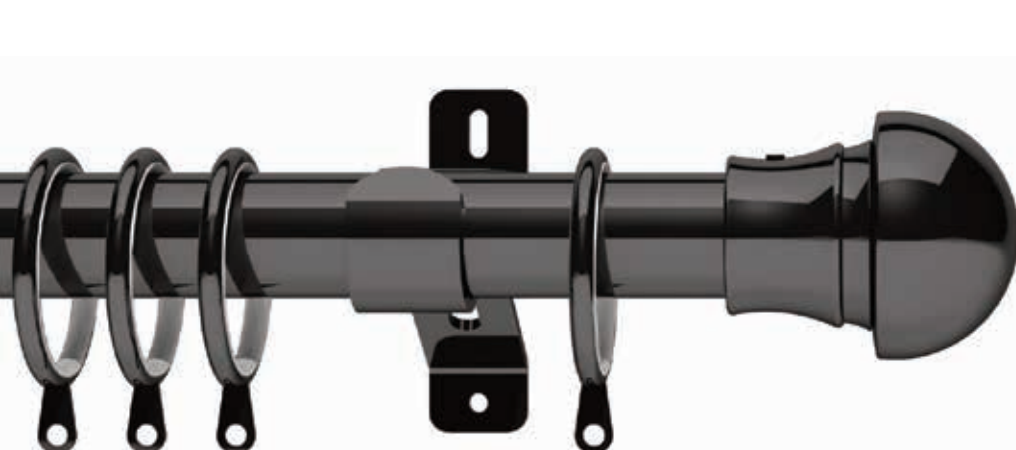

Finishes - Satin Steel (SS), Antique Brass (AQ), Chrome (CH) & Graphite (GR)*

*Please add colour abbreviation to product code when ordering

Zorb

Available in the following diameters

Diameter	120cm	150cm	180cm	240cm	300cm	360cm	120-210cm	180-300cm
19mm	SEL19/120ZORB.	SEL19/150ZORB.	SEL19/180ZORB.	SEL19/240ZORB.	SEL19/300ZORB.			
28mm	SEL28/120ZORB.	SEL28/150ZORB.	SEL28/180ZORB.	SEL28/240ZORB.	SEL28/300ZORB.	SEL28/360ZORB.		

Finishes - Satin Steel (SS), Antique Brass (AQ), Chrome (CH) & Graphite (GR)*

*Please add colour abbreviation to product code when ordering

Lexington

Available in the following diameters

Diameter	120cm	150cm	180cm	240cm	300cm	360cm	120-210cm	180-300cm
28mm	SEL28/120LEX.	SEL28/150LEX.	SEL28/180LEX.	SEL28/240LEX.	SEL28/300LEX.	SEL28/360LEX.		

Finishes - Satin Steel (SS), Antique Brass (AQ), Chrome (CH) & Graphite (GR)* *Please add colour abbreviation to product code when ordering

Nexus

Available in the following diameters

Diameter	120cm	150cm	180cm	240cm	300cm	360cm	120-210cm	180-300cm
28mm	SEL28/120NEX.	SEL28/150NEX.	SEL28/180NEX.	SEL28/240NEX.	SEL28/300NEX.	SEL28/360NEX.		

Finishes - Satin Steel (SS), Antique Brass (AQ), Chrome (CH) & Graphite (GR)* *Please add colour abbreviation to product code when ordering

Belgravia Bay Pole

Introducing the new improved Belgravia bay pole from Swish. This 400cm bay pole is a perfect solution for 2 corner bay windows. The pole is supplied with elbow joints, passing brackets and rings. Additional brackets, top fix brackets and passing rings are available.