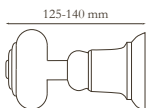

Ring Size/Drop