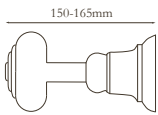

Ring Size/Drop