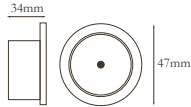

Ring Size/Drop