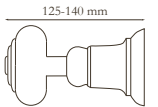

Ring Size/Drop