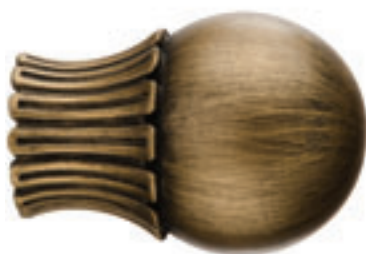

black gold

elizabethan orb finials

Catalogue No.	Description
WD35EORB/	35mm Elizabethan Orb Finials (1 pair)
WD50EORB/	50mm Elizabethan Orb Finials (1 pair)

Available in Distressed Cream (DCRE),
Cream Gold (CRGD) and Black Gold (BGLD).
Pole shown with optional ornate bracket (sold separately).