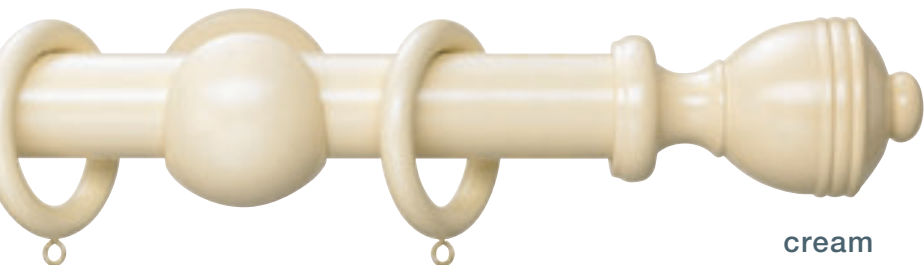

urn finials

cream

urn finials

Catalogue No.	Description
WD28URN/	28mm Urn Finials (1 pair)
WD35URN/	35mm Urn Finials (1 pair)
WD50URN/	50mm Urn Finials (1 pair)

Available in Light Oak (LOK), Mid Oak (MOK), Dark Oak (DOK), Cream (CRE), Distressed Cream (DCRE), Cream Gold (CRGD) and Black Gold (BGLD).